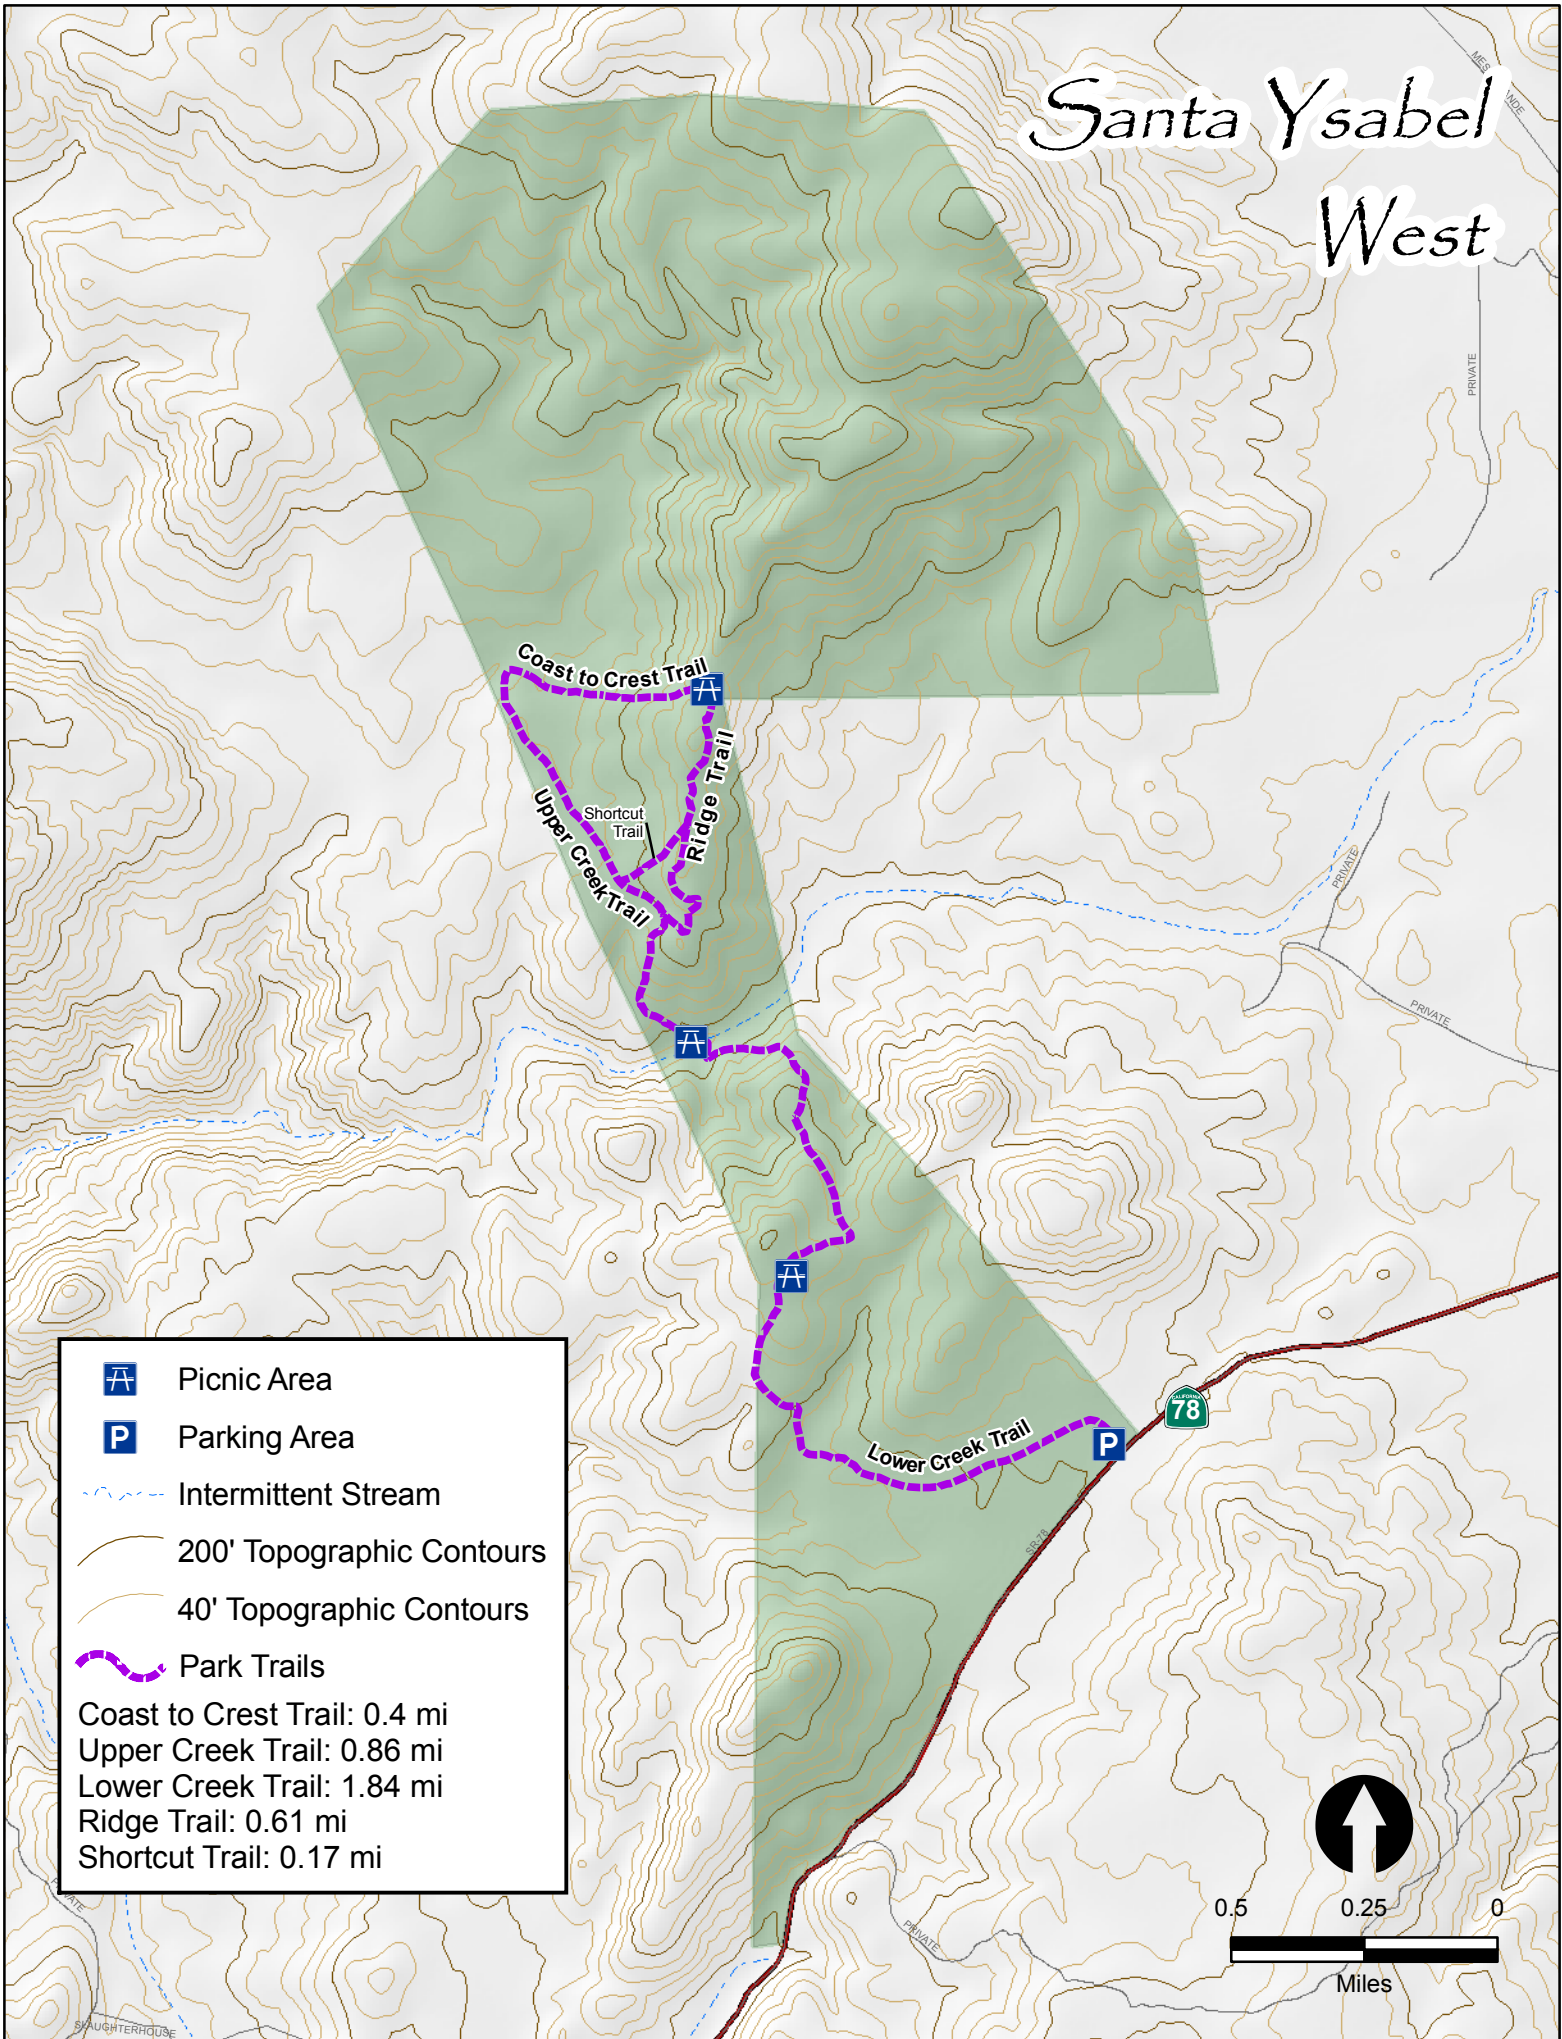

Santa Ysabel West

- Picnic Area
- Parking Area
- Intermittent Stream
- 200' Topographic Contours
- 40' Topographic Contours
- Park Trails

Coast to Crest Trail: 0.4 mi
Upper Creek Trail: 0.86 mi
Lower Creek Trail: 1.84 mi
Ridge Trail: 0.61 mi
Shortcut Trail: 0.17 mi